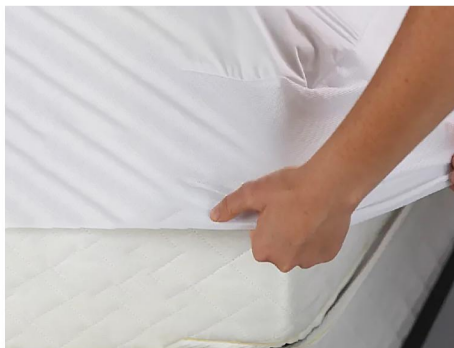

FS-413, FS-424

39"X75"X18", 39"X80"X18", 54"X75"X18"
54"X80"X18", 60"X80"X18", 76"X80"X18", 72"X84"X18"
other customized sizes.

FS-414, FS-415, FS-422, FS-423

39"X75"X18", 39"X80"X18", 54"X75"X18"
54"X80"X18", 60"X80"X18", 76"X80"X18", 72"X84"X18"
other customized sizes.

FS-417

39"X75"X18", 39"X80"X18", 54"X75"X18"
54"X80"X18", 60"X80"X18", 76"X80"X18", 72"X84"X18"
other customized sizes.