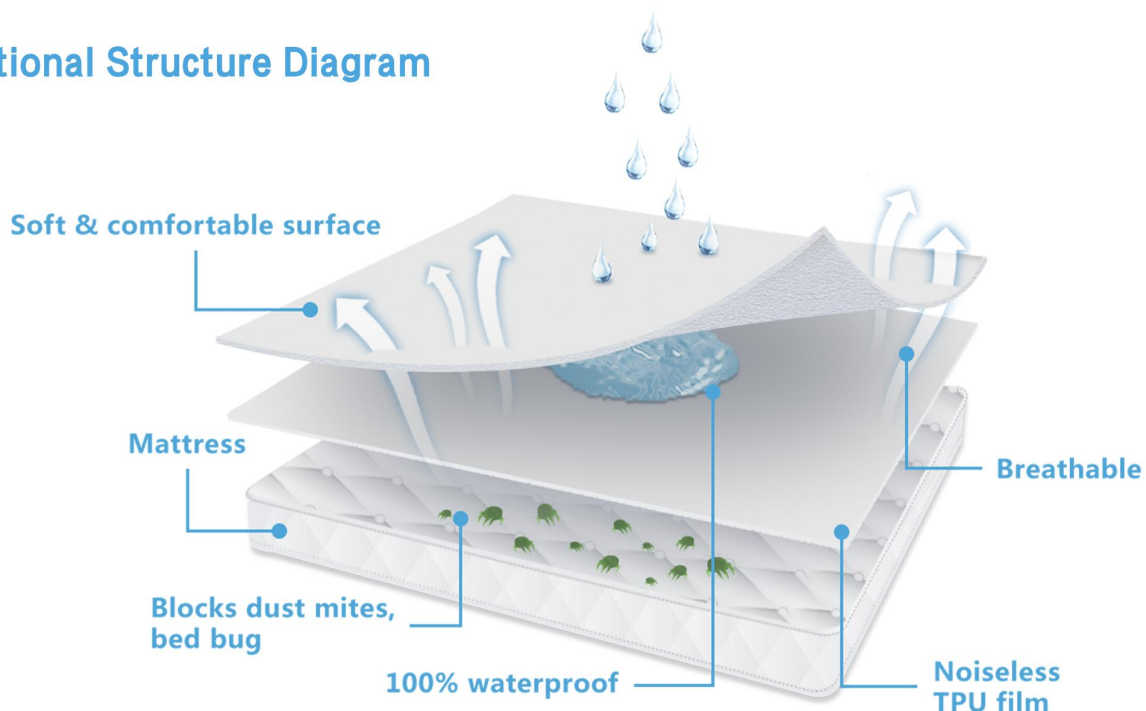

3. Our Beddings can be machine washable at 90 degrees and tumble dry low. It is easy & convenient to clean. It is a perfect product to protect mattress from moisture caused by incontinence, pet accidents and accidental spills. At the same time, they defend the sleeper from dust mites, allergens and bedbugs.

4. Sizes & Colors can be customized as requested. Our existing colors are available in White, Pink, Light blue, Light green and Light yellow.

5. Features

- **Waterproof & Breathable** – Protects your mattress against perspiration, bed wetting, liquids and stains. Keeps your mattress clean & fresh. The highly breathable TPU film allows body heat and air to flow through, keeping surface cool and dry.
- **Hypoallergenic** – Blocks dust mites, bed bug, mildew and bacteria.
- **Soft & Noiseless** – Skin-friendly surface, soft and comfortable. The specially designed TPU film is ultra-soft and flexible, and will not cause swishing sound.
- **Extra Deep Pocket Design** – 360° elastic skirt stretches to fit mattress up to 21" deep for universal use, keep mattress pad in place.
- **Durable & Easy Care** – Machine wash & dry. Gentle cycle with like colors. Tumble dry low. Do not iron. Do not use bleach.

6. Functional Structure Diagram